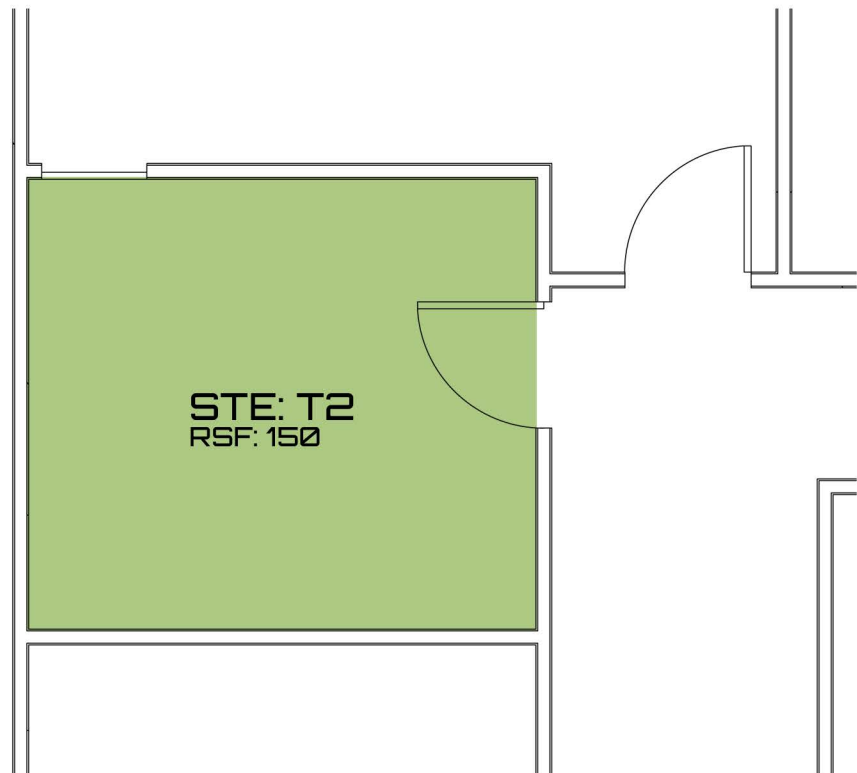

Suite-T2

Rentable Square Footage: 150

3-DIMENSION PLAN  
NOT TO SCALE

KEY PLAN  
NOT TO SCALE

FLOOR PLAN  
NOT TO SCALE