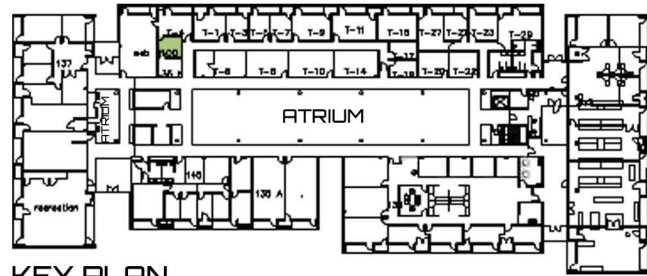

Suite-T2

Rentable Square Footage: 150

3-DIMENSION PLAN  
NOT TO SCALE

KEY PLAN  
NOT TO SCALE

FLOOR PLAN  
NOT TO SCALE