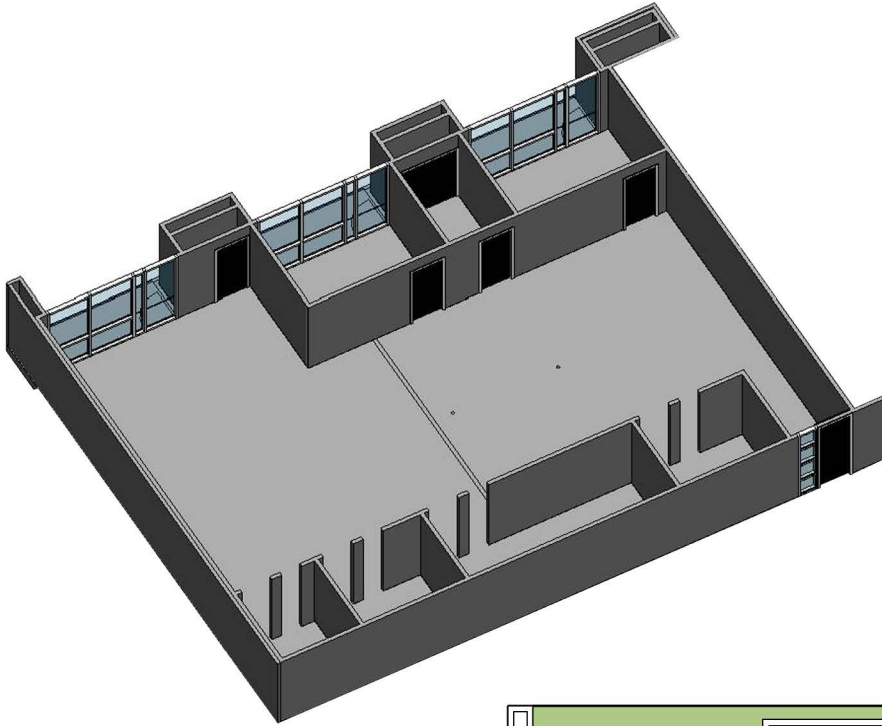

Suite 230

Rentable Square Footage: 3,225

3-DIMENSION PLAN  
NOT TO SCALE

KEY PLAN  
NOT TO SCALE

Suite: 230  
RSF: 3,225

FLOOR PLAN  
NOT TO SCALE