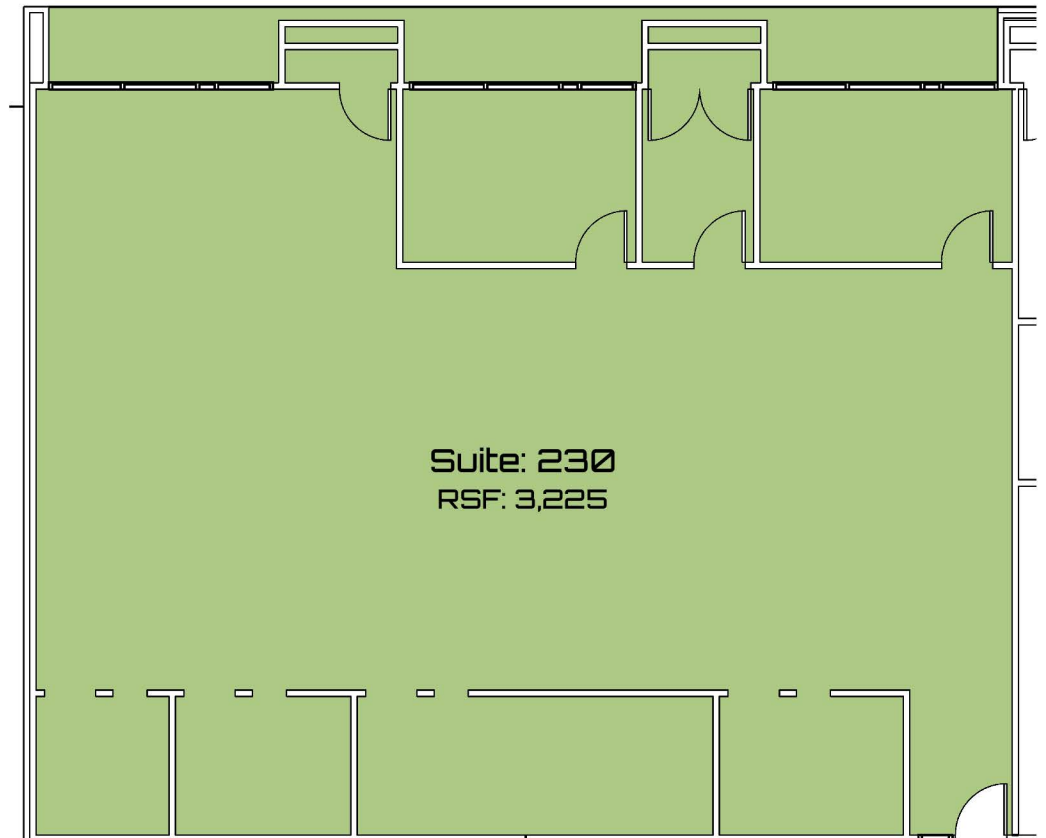

Suite 230

Rentable Square Footage: 3,225

3-DIMENSION PLAN  
NOT TO SCALE

KEY PLAN  
NOT TO SCALE

Suite: 230  
RSF: 3,225

FLOOR PLAN  
NOT TO SCALE