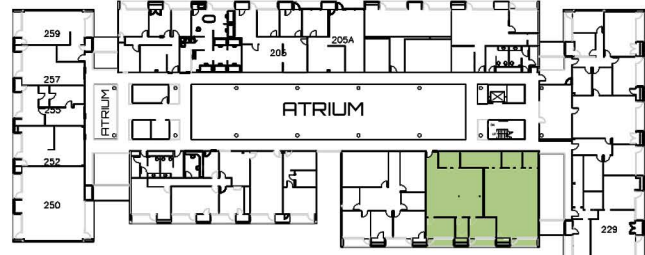

Suite 230

Rentable Square Footage: 3,225

3-DIMENSION PLAN  
NOT TO SCALE

KEY PLAN  
NOT TO SCALE

Suite: 230  
RSF: 3,225

FLOOR PLAN  
NOT TO SCALE