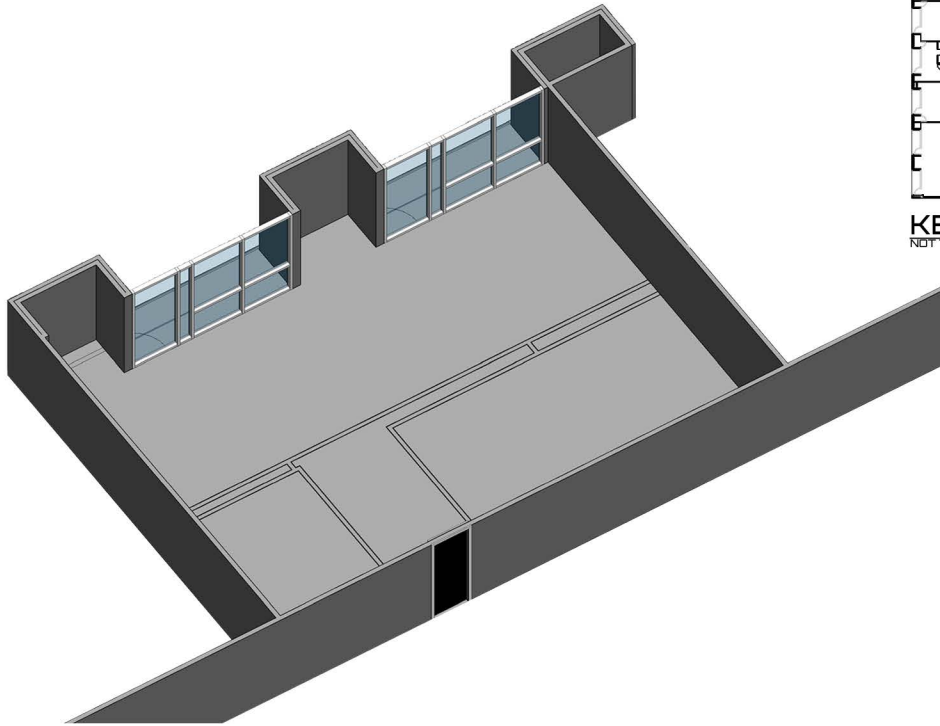

Suite 210

Rentable Square Footage: 1,880

**3-DIMENSION PLAN**  
 NOT TO SCALE

**KEY PLAN**  
 NOT TO SCALE

Suite: 210  
 RSF: 1,880

**FLOOR PLAN**  
 NOT TO SCALE