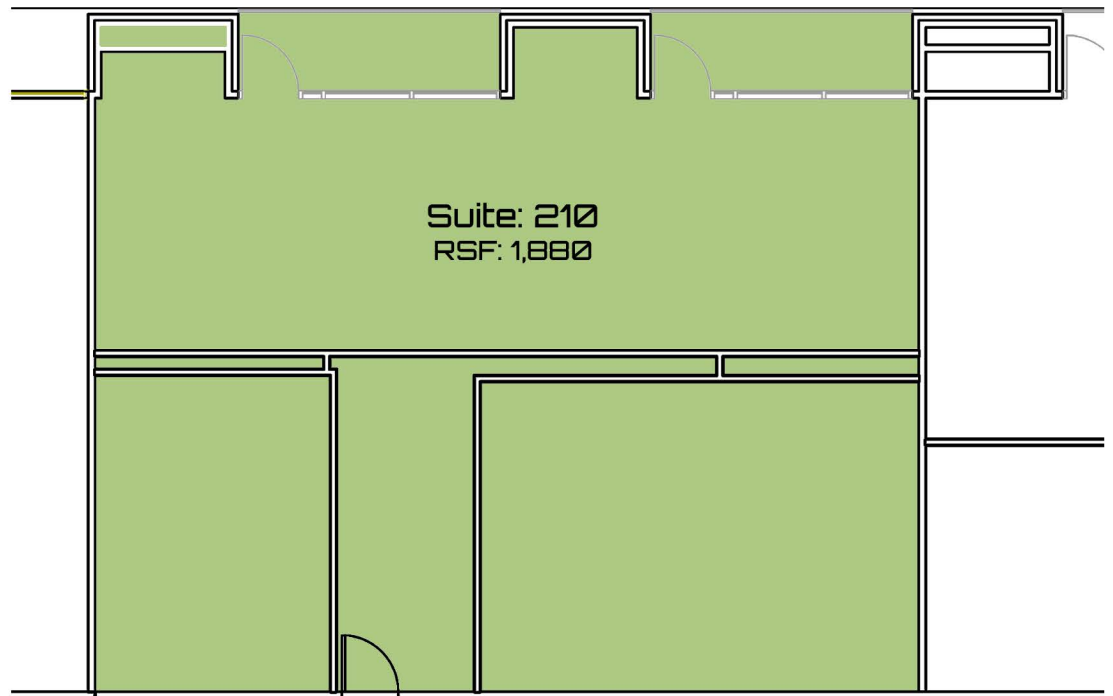

Suite 210

Rentable Square Footage: 1,880

**3-DIMENSION PLAN**  
 NOT TO SCALE

**KEY PLAN**  
 NOT TO SCALE

Suite: 210  
 RSF: 1,880

**FLOOR PLAN**  
 NOT TO SCALE