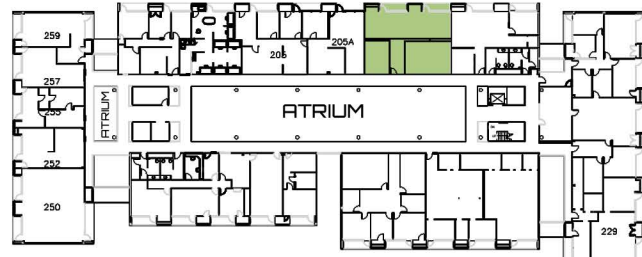

Suite 210

Rentable Square Footage: 1,880

**3-DIMENSION PLAN**  
 NOT TO SCALE

**KEY PLAN**  
 NOT TO SCALE

Suite: 210  
 RSF: 1,880

**FLOOR PLAN**  
 NOT TO SCALE